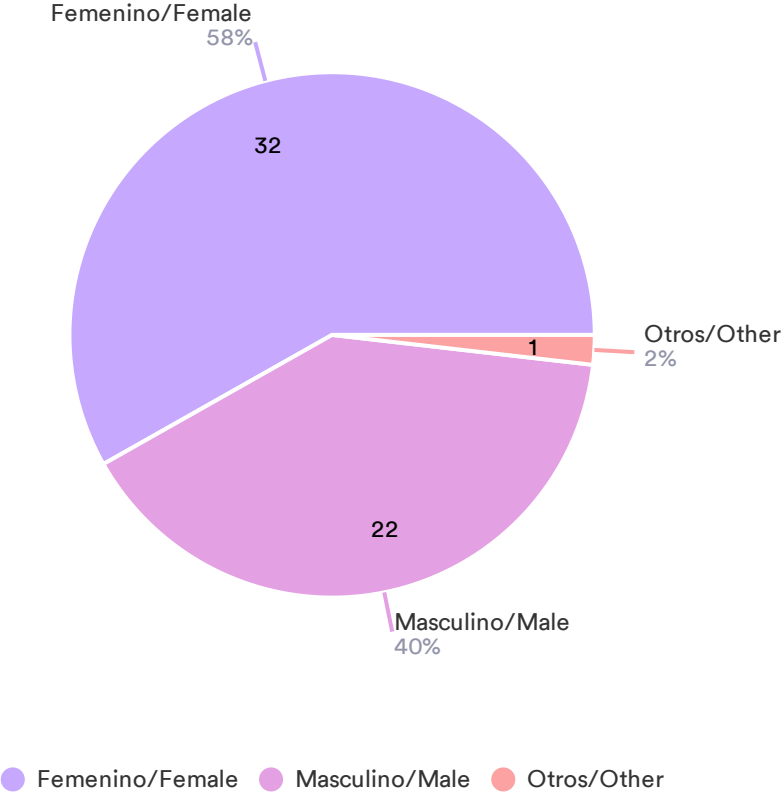

Género/Gender

55 Responses- 1 Empty

Organización/Organisation/Red/Network

56 Responses

Data	Responses
Diesis Network	2
Urgenci	1
Asian Solidarity Economy Council (ASEC)	1
RIPPESS Comite Directivo Regional	1
Ideac	1
ACPP	1
CDR//RIPPESS LAC	1
RIPPESS LAC	1
Other entries	47